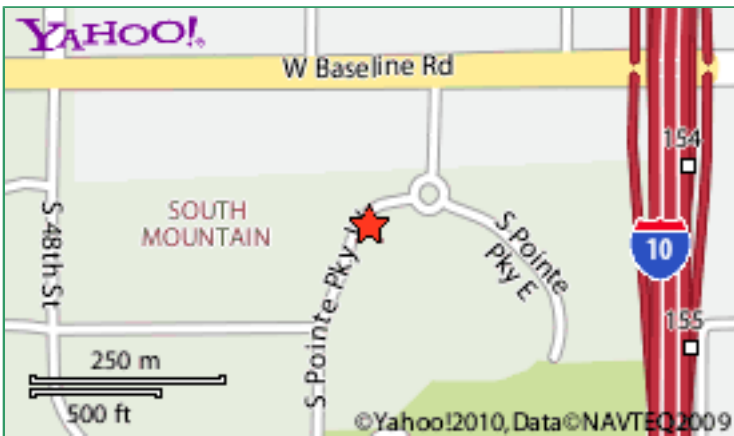

### Pointe South Mountain Resort - On South Mountain

7777 S Pointe Pkwy W

Phoenix, AZ 85044

(602) 438-9000

Website: N/A

E-Mail: N/A

## Map